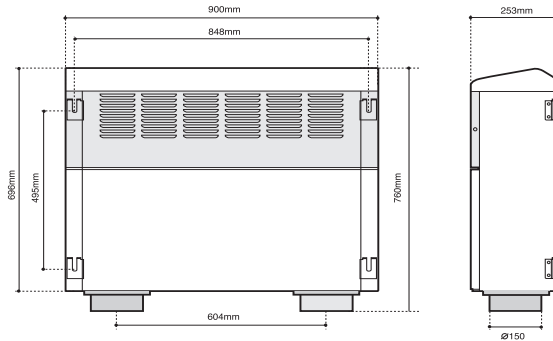

SPS Series Features

- **V**aluable for School application
- **V**aluable for ductless application
- **L**ight and Simple Design