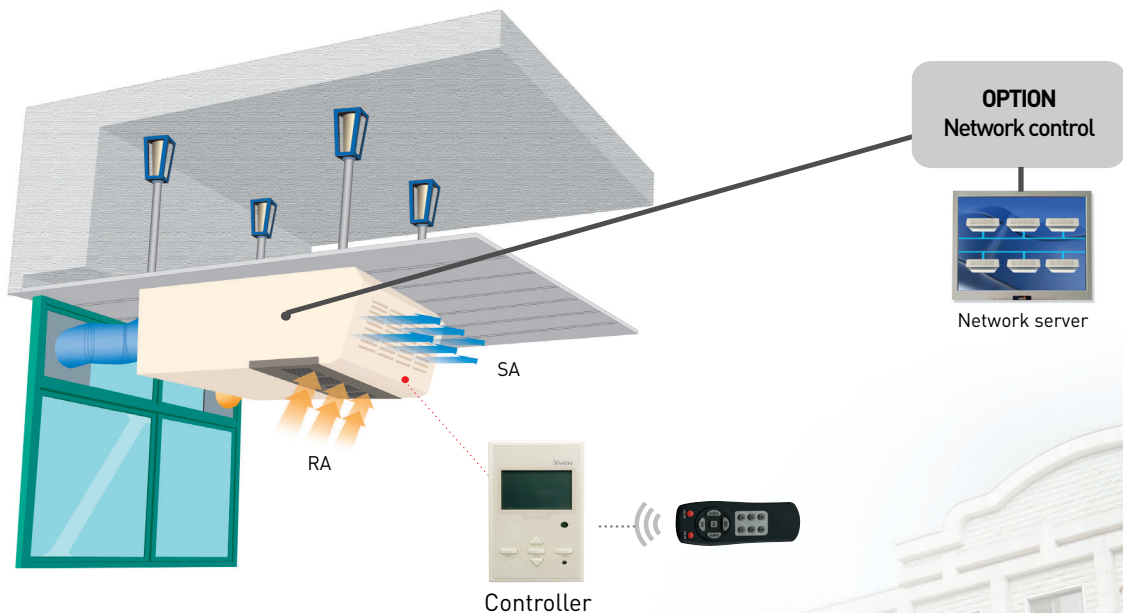

## SPS Series Features

- V**aluable for School application
- V**aluable for ductless application
- L**ight and Simple Design

## SPS-450 Installation

### Specifications

ITEM	SPS-450
Capacity	20persons
Airflow[CMH] (High/Low)	450/250
Static Pressure[pa]	45
Temperature Effectiveness[%]	68.0
Power Consumption	210
Filter	Pre-Filter

ITEM	SPS-450
Fan	Sirocco
Dimension[mm]	L900×D696×H253
Weight[Kg]	31.0
Duct Size[φ]	150
Operation	Local + Remote Control
Option Item	Network Control